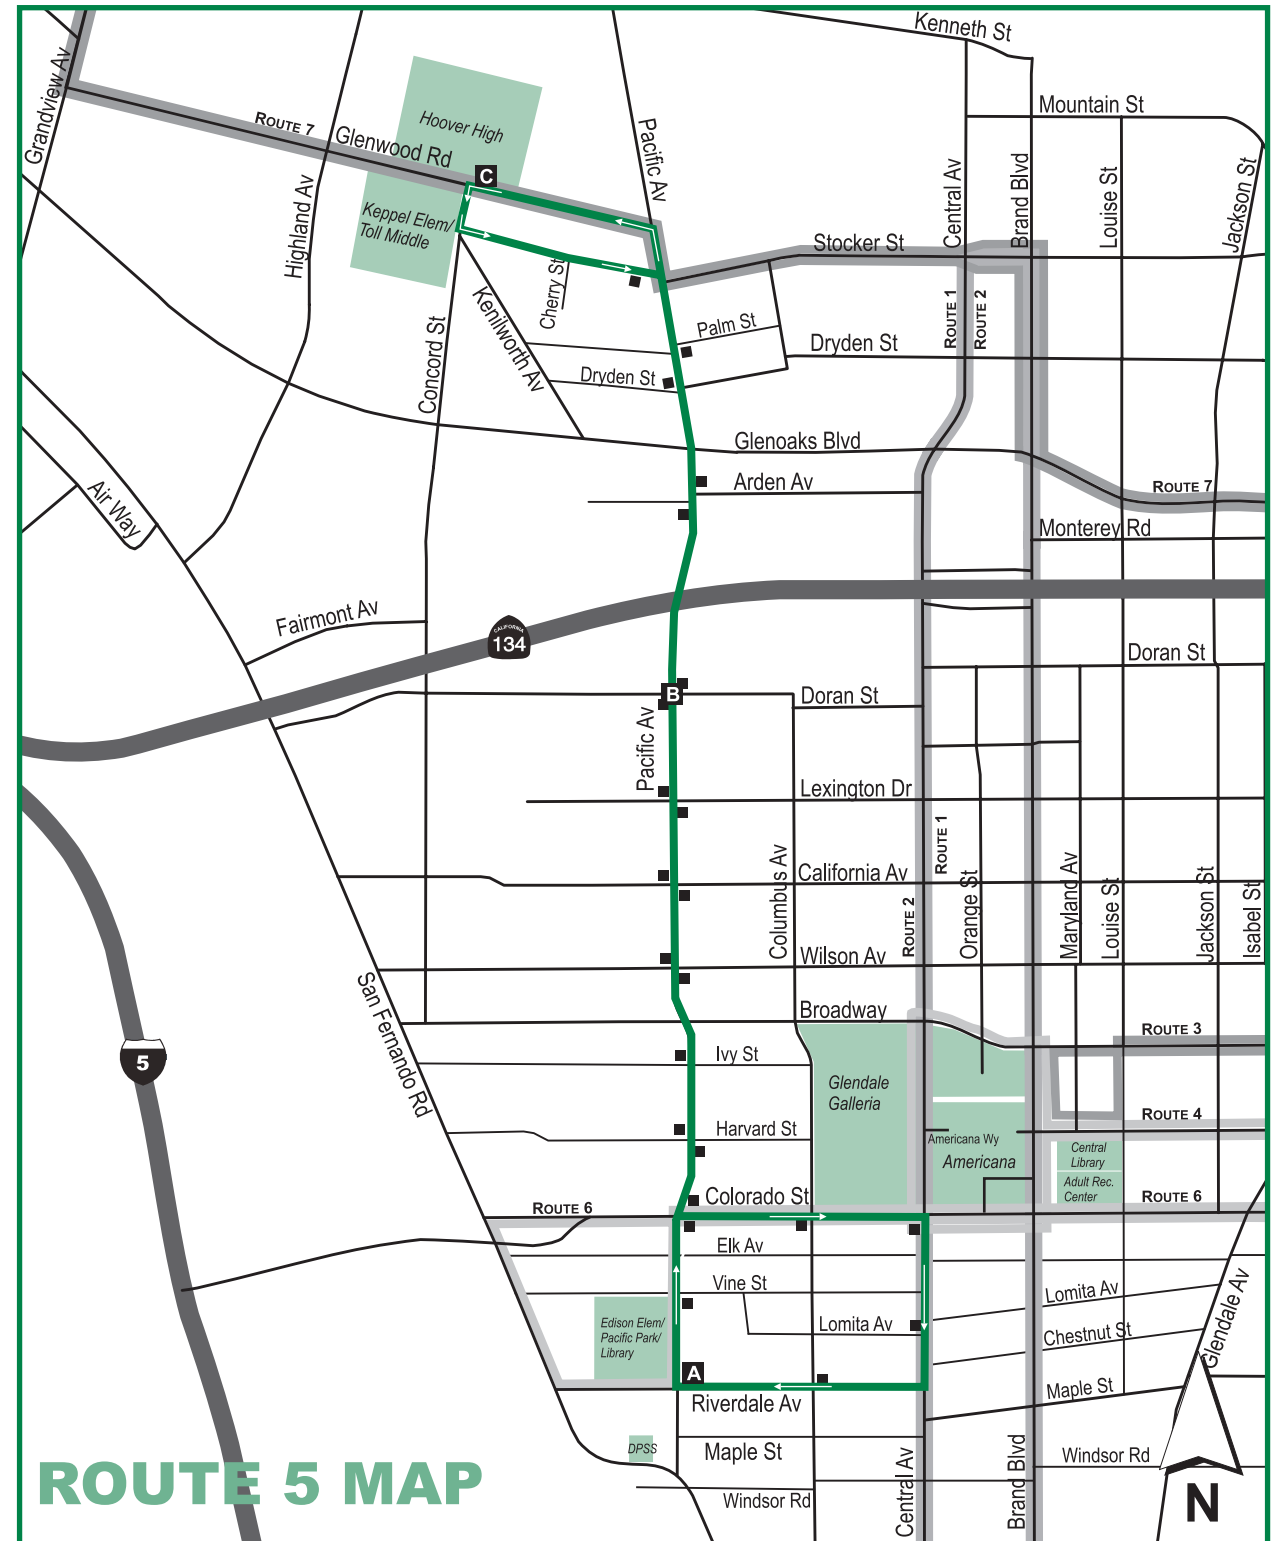

ROUTE 5

PACIFIC COMMUNITY CENTER & PARK TO HOOVER HIGH SCHOOL

EFFECTIVE 8/1/11

Via Riverdale Dr / Pacific Av / Glenwood Rd

General Operating Hours:

Monday - Friday	6:00am - 6:30pm
Saturday	9:00am - 5:00pm
Sunday	No Service

Տեղեկութեան համար հեռախոսէք ներքևի համարին
 PARA INFORMACIÓN LLAME:
 FOR BEELINE INFORMATION:
(818) 548-3960
www.GlendaleBeeline.com

ROUTE 5 MAP

WEEKDAY Northbound to Hoover High

RIVERDALE @ PACIFIC A	PACIFIC @ DORAN B	GLENWOOD @ CONCORD C
6:28	6:34	6:41
6:46	6:52	6:59
7:03	7:09	7:16
7:21	7:28	7:36
◆ 7:33	7:40	7:48
7:38	7:45	7:53
8:01	8:07	8:14
8:18	8:24	8:31
8:36	8:42	8:49
9:03	9:09	9:16
9:21	9:27	9:34
9:38	9:44	9:51
9:56	10:02	10:09
10:13	10:19	10:26
10:31	10:37	10:44
10:58	11:04	11:11
11:16	11:22	11:29
11:33	11:39	11:46
11:51	11:57	12:04
12:09	12:15	12:22
12:27	12:33	12:40
12:44	12:50	12:57
1:02	1:08	1:15
1:19	1:25	1:32
1:37	1:43	1:50
2:04	2:10	2:17
2:22	2:28	2:35
2:39	2:45	2:52
◆ --	--	3:05
2:57	3:04	3:12
3:18	3:25	3:33
3:37	3:44	3:52
4:07	4:13	4:20
4:29	4:35	4:42
4:47	4:53	5:00
5:09	5:15	5:22
5:49	5:55	6:02

◆ This trip operates during school days (Aug-Jun) only.

WEEKDAY Southbound to Pacific Park

GLENWOOD @ CONCORD C	PACIFIC @ DORAN B	RIVERDALE @ PACIFIC A
6:41	6:48	6:58
6:59	7:06	7:16
7:16	7:23	7:33
7:37	7:46	7:56
--	--	--
7:54	8:03	8:13
8:14	8:21	8:31
8:31	8:38	8:48
8:49	8:56	9:06
9:16	9:23	9:33
9:34	9:41	9:51
9:51	9:58	10:08
10:09	10:16	10:26
10:26	10:33	10:43
10:44	10:51	11:01
11:11	11:18	11:28
11:29	11:36	11:46
11:46	11:53	12:03
12:04	12:11	12:21
12:22	12:29	12:39
12:40	12:47	12:57
12:57	1:04	1:14
1:15	1:22	1:32
1:32	1:39	1:49
1:50	1:57	2:07
2:17	2:24	2:34
2:35	2:42	2:52
2:54	3:03	3:13
◆ 3:07	3:16	3:26
3:14	3:23	3:33
3:33	3:42	3:52
3:52	4:01	4:14
4:20	4:29	4:42
4:42	4:51	5:04
5:00	5:09	5:22
5:22	5:31	5:44
6:02	6:09	6:19