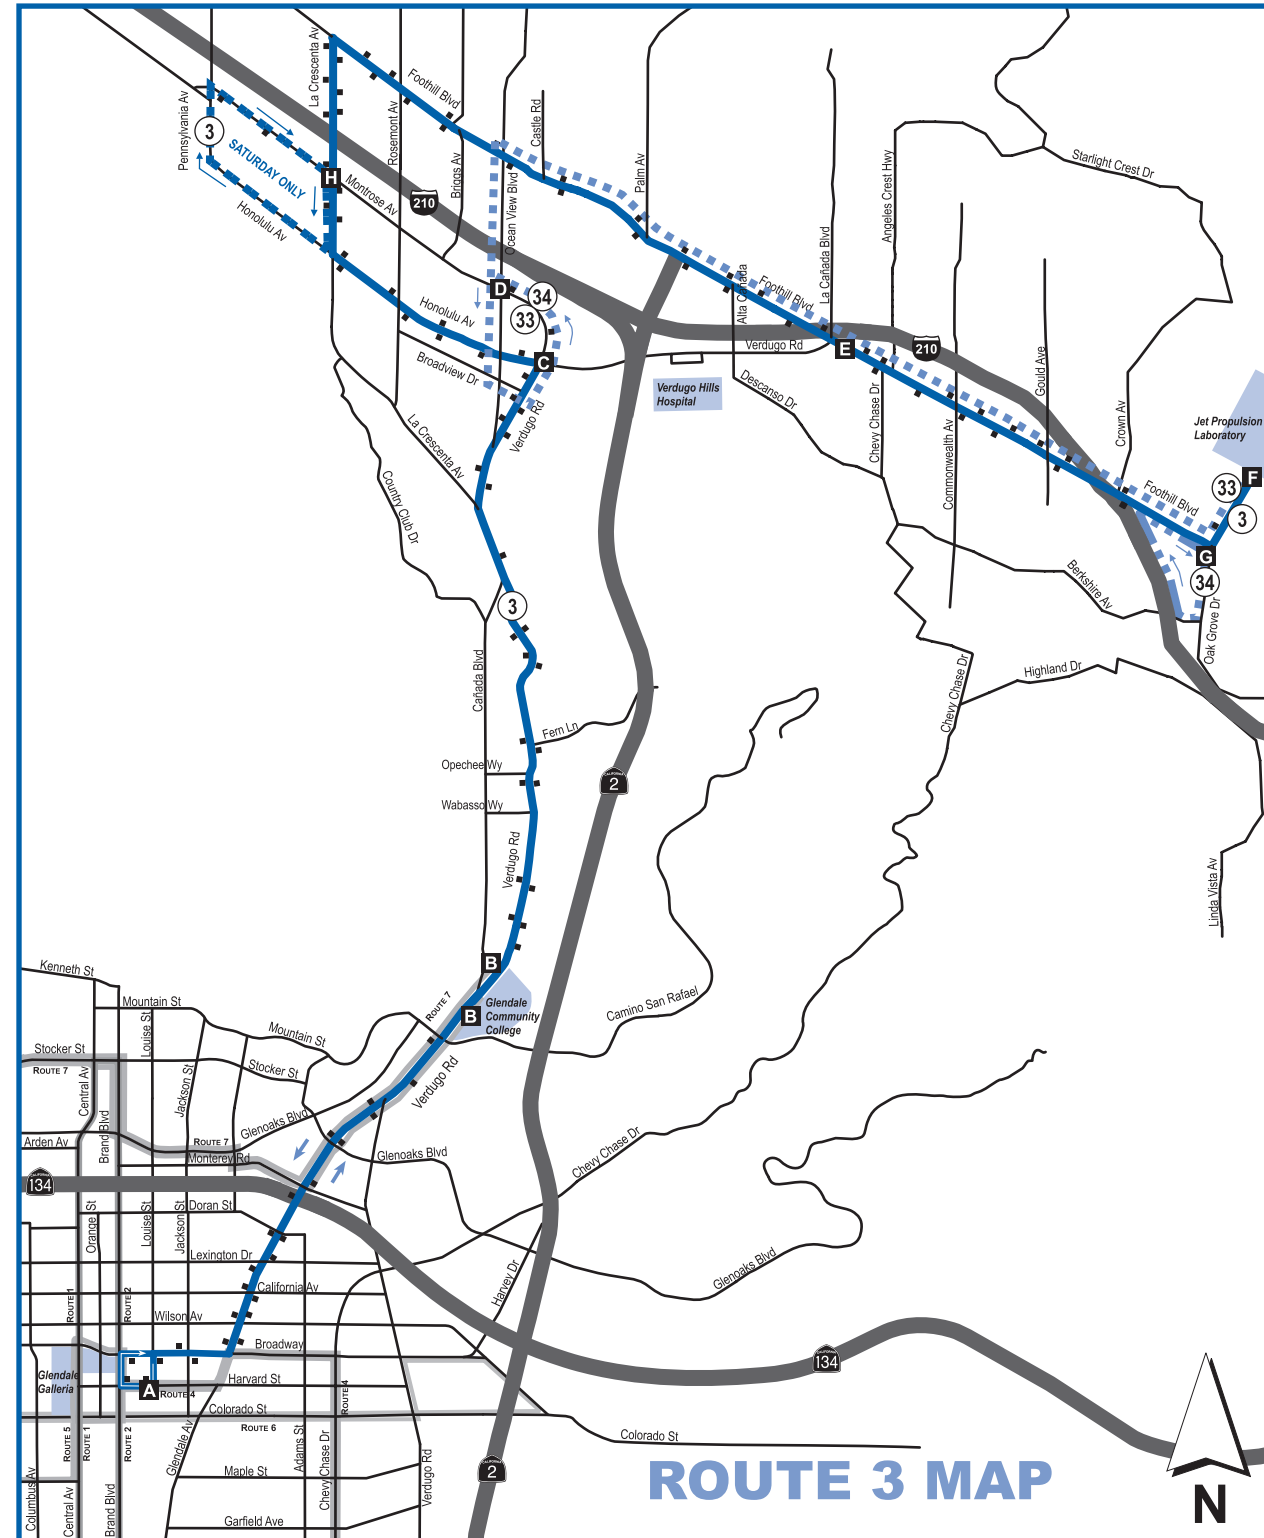

General Route Operating Hours:

Monday- Friday	5:30am - 8:30pm
Saturday	9:00am - 5:00pm
Sunday	No Service

Տեղեկութեան համար հեռախօսէք
ներքևի համարին
PARA INFORMACIÓN LLAME:
FOR BEELINE INFORMATION:
(818) 548-3960
www.GlendaleBeeline.com

ROUTE 3 MAP