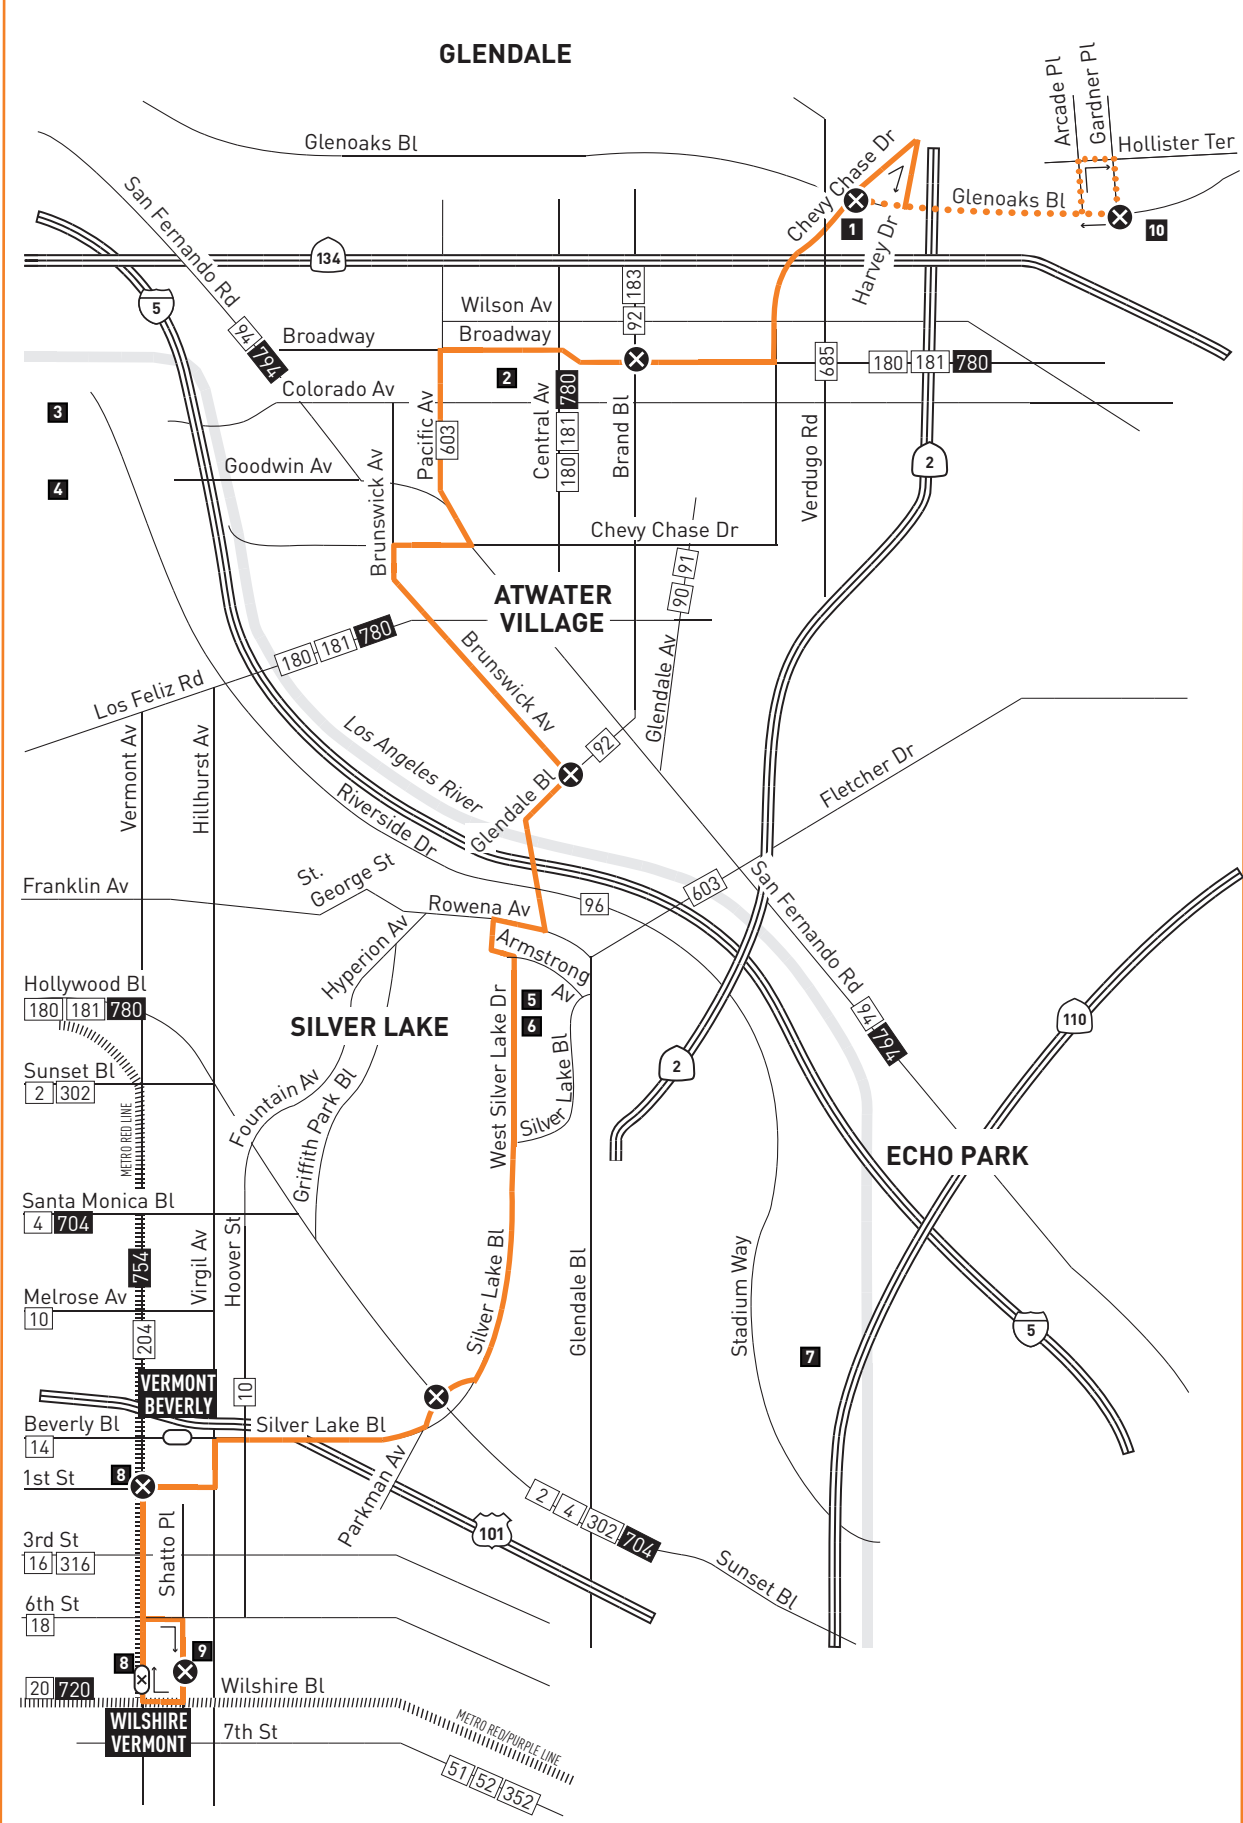

Saturday, Sunday & Holiday

201

Northbound (Approximate Times)

LOS ANGELES		SILVER LAKE		GLENDALE	
Vermont & Wilshire	Vermont & 1st	Parkman & Sunset	Glendale & Brunswick	Broadway & Brand	Glenoaks & Chevy Chase
7:00A	7:05A	7:13A	7:26A	7:38A	7:49A
8:00	8:05	8:13	8:26	8:39	8:52
9:00	9:05	9:13	9:26	9:39	9:52
10:00	10:05	10:13	10:26	10:39	10:52
11:00	11:05	11:13	11:26	11:39	11:52
11:59	12:05P	12:13P	12:26P	12:39P	12:52P
1:00P	1:05	1:13	1:26	1:39	1:52
2:00	2:05	2:13	2:26	2:39	2:52
3:00	3:05	3:13	3:26	3:39	3:52
4:00	4:05	4:13	4:26	4:39	4:52
5:00	5:05	5:13	5:26	5:39	5:52
6:00	6:05	6:13	6:25	6:37	6:49
7:00	7:05	7:13	7:25	7:37	7:49

Pay now, or pay later.

Metro base fare is only \$1.50, but the penalty for skipping a Metro fare is \$250 and 40 hours of community service.

LEGEND

- Line 201 Route
- ⋯ Line 201 Route selected trips Only between Glenoaks & Chey Chase & Gardner & Glenoaks
- ⊗ Timetable Timepoint
- ▬ Metro Rail
- Metro Rail Station
- ⊗ Metro Rail Station + Timetable Timepoint
- Map Notes
- ### Connecting Line
- ▬ Rapid Connecting Line

MAP NOTES

- 1** Glendale Adventist Medical Center
- 2** Glendale Galleria
- 3** Los Angeles Zoo
- 4** Griffith Park
- 5** Ivanhoe Reservoir
- 6** Silver Lake Reservoir
- 7** Dodger Stadium
- 8** Northbound timetable timepoint Only
- 9** Southbound timetable timepoint Only
- 10** Glenoaks Park