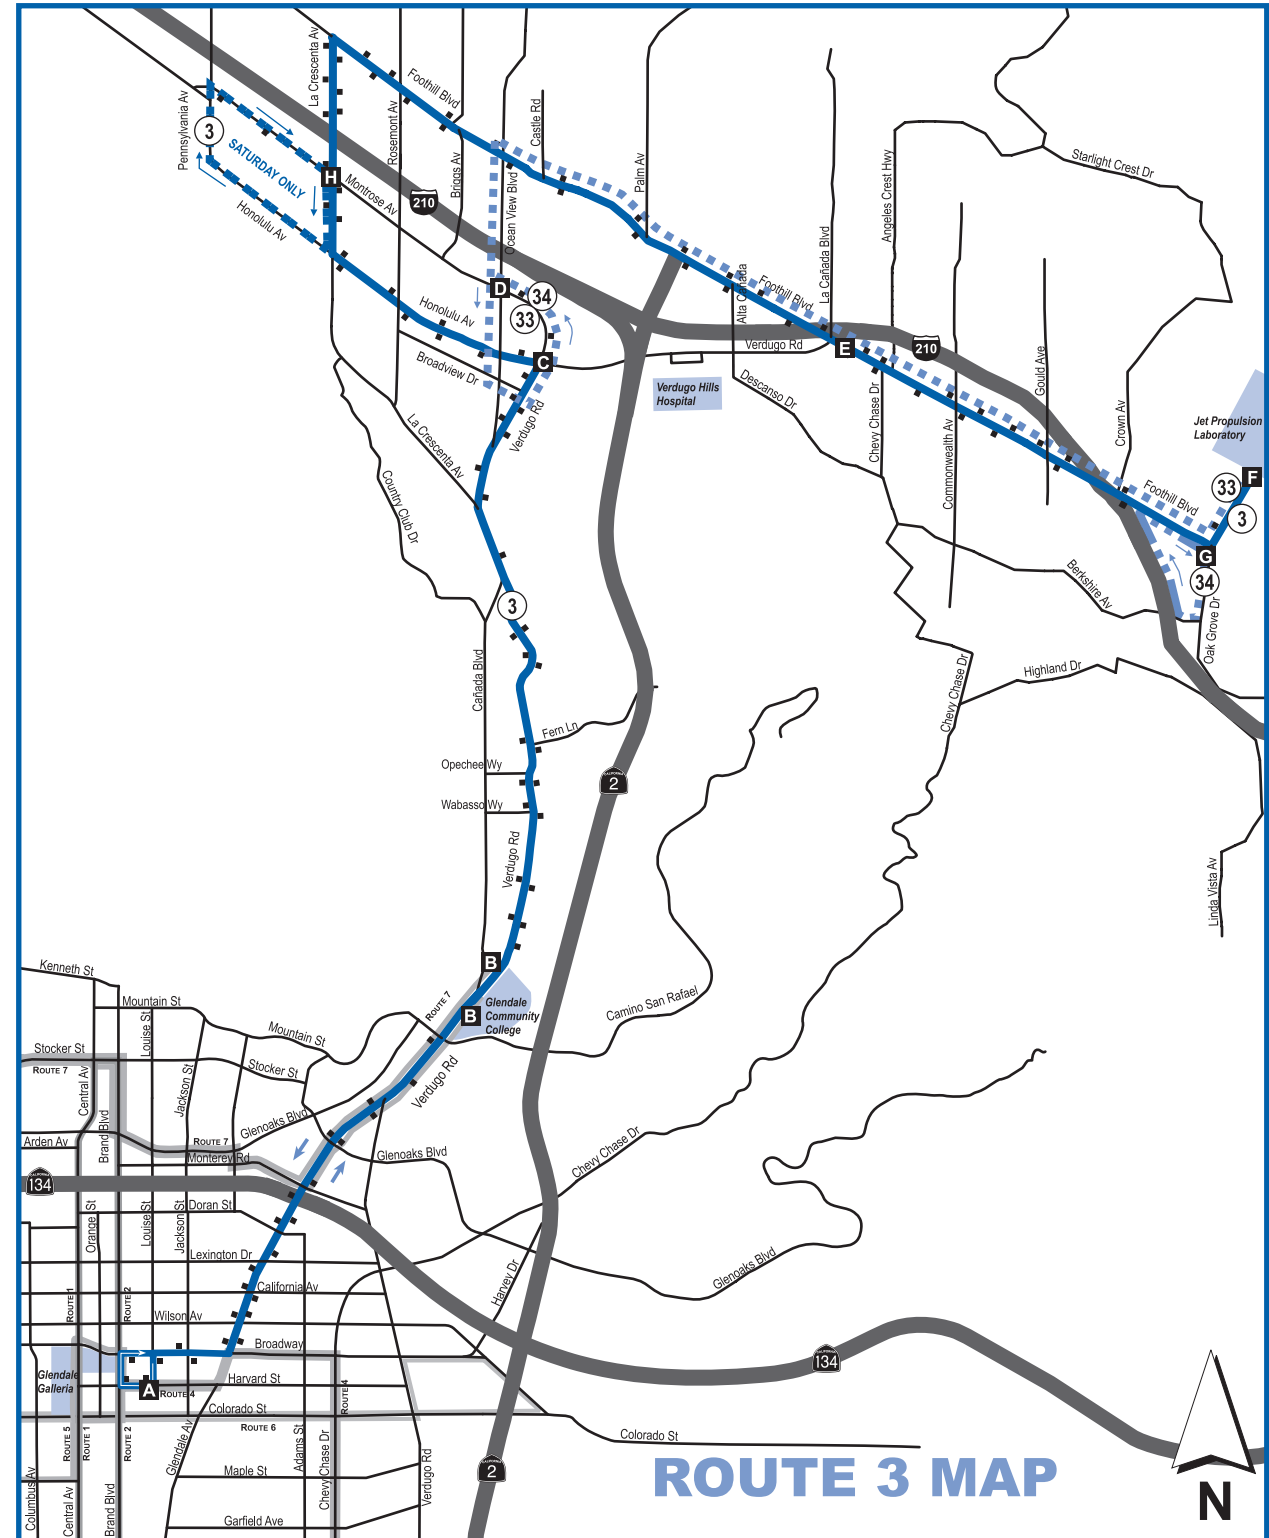

General Route Operating Hours:

Monday- Friday	5:30am - 8:30pm
Saturday	9:00am - 5:00pm
Sunday	No Service

Տեղեկութեան համար հեռախոսէ՛ք
Ներքևի համարին
**PARA INFORMACIÓN LLAME
FOR BEELINE INFORMATION:**
(818) 548-3960
www.GlendaleBeeline.com

ROUTE 3 MAP